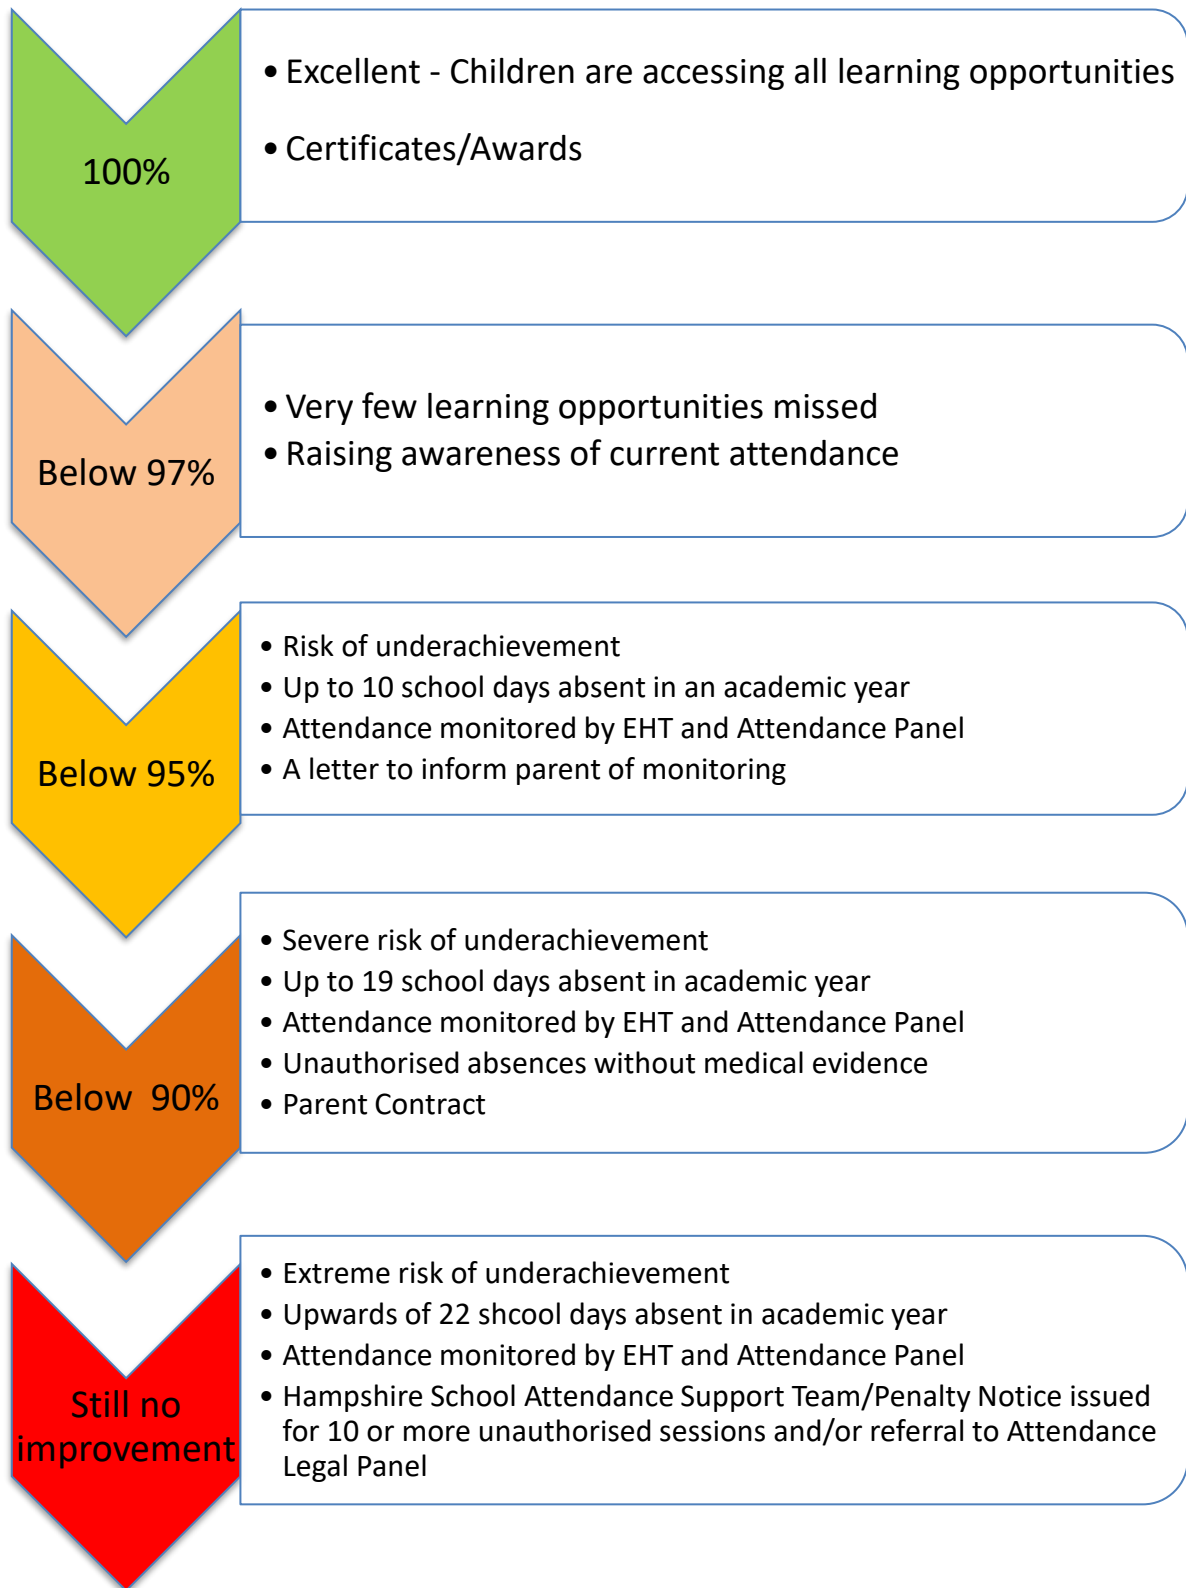

Attendance Flow Chart

This flow chart does not cover unauthorised holidays; a Penalty Notice will be issued for all unauthorised Leave of Absence for holidays during term time.

Lateness Flow Chart